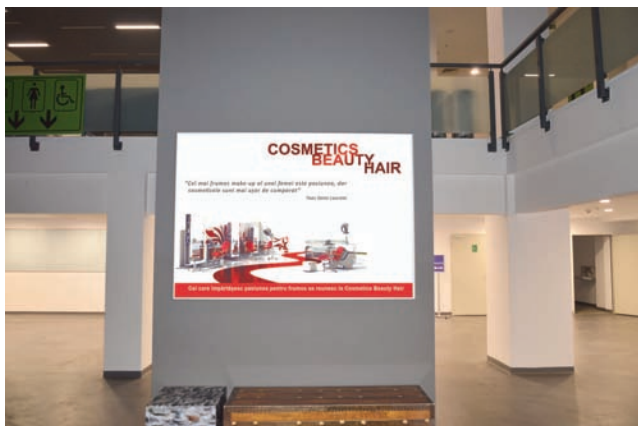

BANNER DISPLAY ON PAVILION B3 FACADE

BANNER DISPLAY INSIDE PAVILION B3, AT THE INFO DESK

BACKLIT DISPLAY

POSTER DISPLAY ON LED ILLUMINATED TOTEM,
SIZE 100X200 CMPOLYCARBONATE BANNER DISPLAY INSIDE
PAVILIONS B, ABOVE ROMEXPO INDICATORS

SNAP FRAME, SIZE 55X110 CM

SNAP FRAME, SIZE 200X140 CM

SNAP FRAME, SIZE 320X110 CM

BANNER DISPLAY ON PAVILION A FACADE

BANNER DISPLAY ON PAVILION A, FRIEZE 7.70

BANNER DISPLAY ON PAVILION A, FRIEZE 4.50

STICKERS DISPLAY ON PAVILION'S STAIRS AND FLOOR